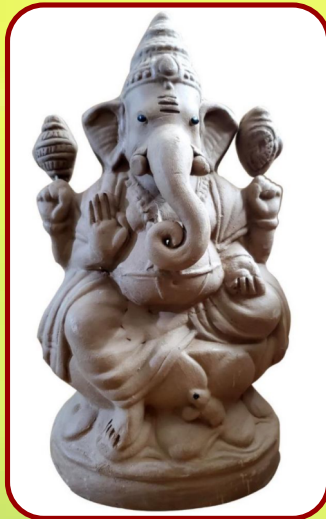

# Pure Clay Ganapathi Idols, Palavelli Stand & Pattri(Leaves) available in **SDP Puja Store**

Size :4-7"

Price: \$15

Size :9"

Price: \$45

Size :10-12"

Price: \$50-60

Size :18-24"